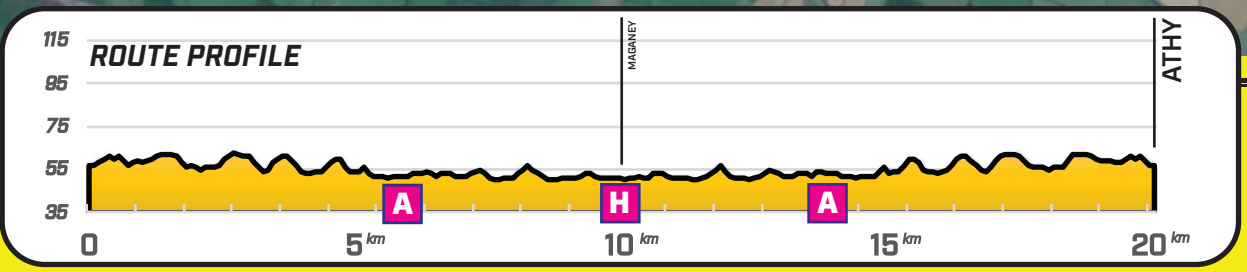

20km CYCLE MAP

T1 EXIT

- 6.5 km **A** STRAIGHT ON
- 10.0 km **H** U-Turn
- 13.5 km **A** STRAIGHT ON

ENTER T2 20.0 km

	Cycle Distance Marker		Waypoints
	Swim Route		Landmarks
	Cycle Route		Transition Zone
	Run Route		

TRIATHY
 FORTITUDINE-VINCIMUS
 4/5 SEPTEMBER 2021