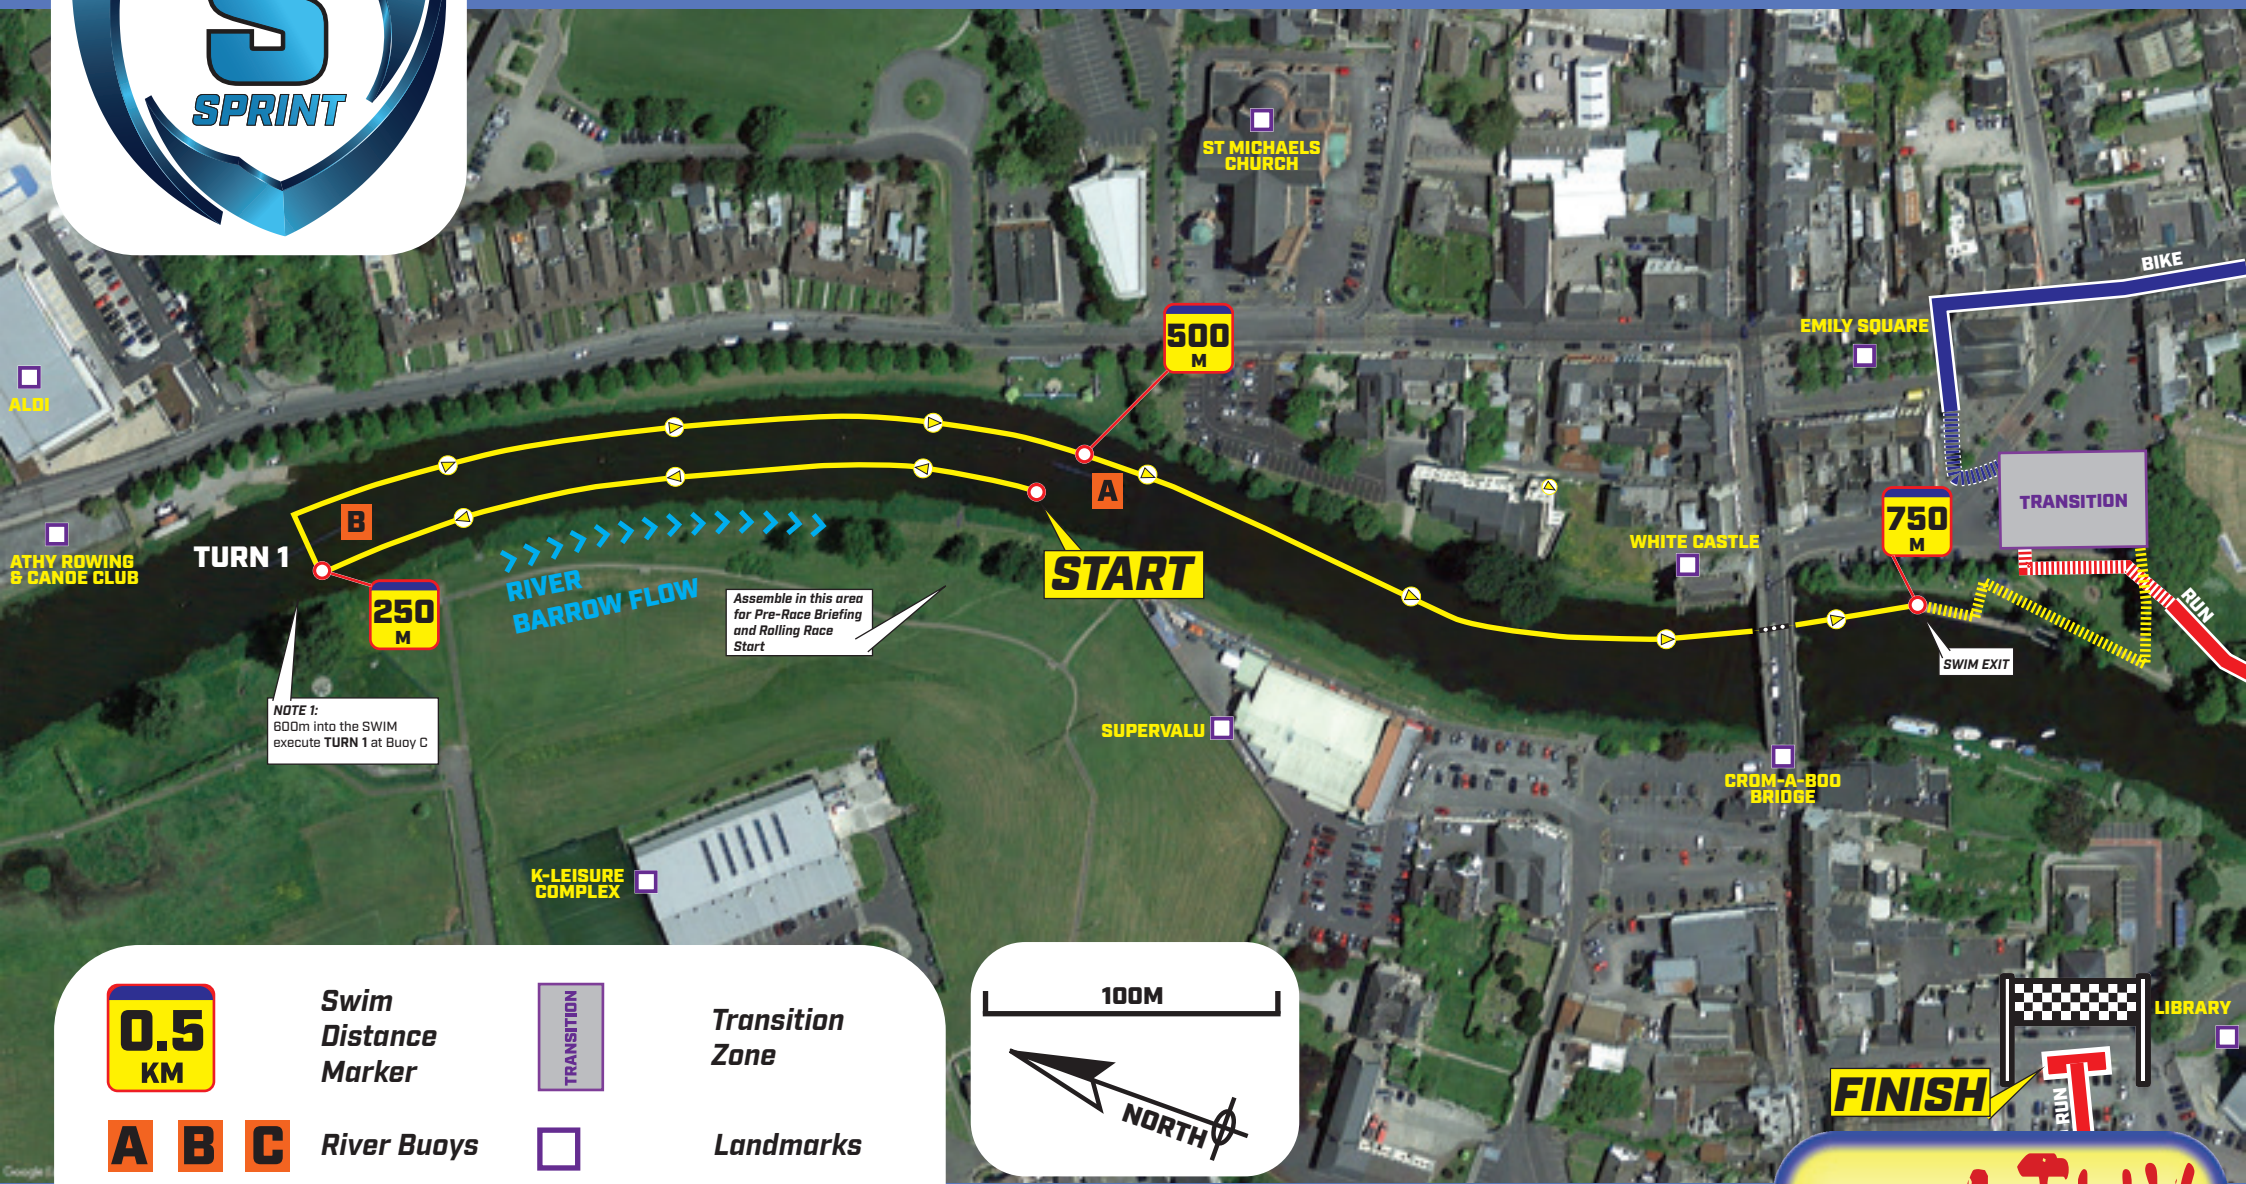

750m SWIM MAP

| | | | |
|--|----------------------|--|-----------------|
| | Swim Distance Marker | | Transition Zone |
| | River Buoys | | Landmarks |
| | Swim Route | | T1 IN Route |
| | Cycle Route | | T1 OUT Route |
| | Run Route | | T2 OUT Route |

TRIATHY
FORTITUDINE-VINCIMUS
1ST JUNE 2019