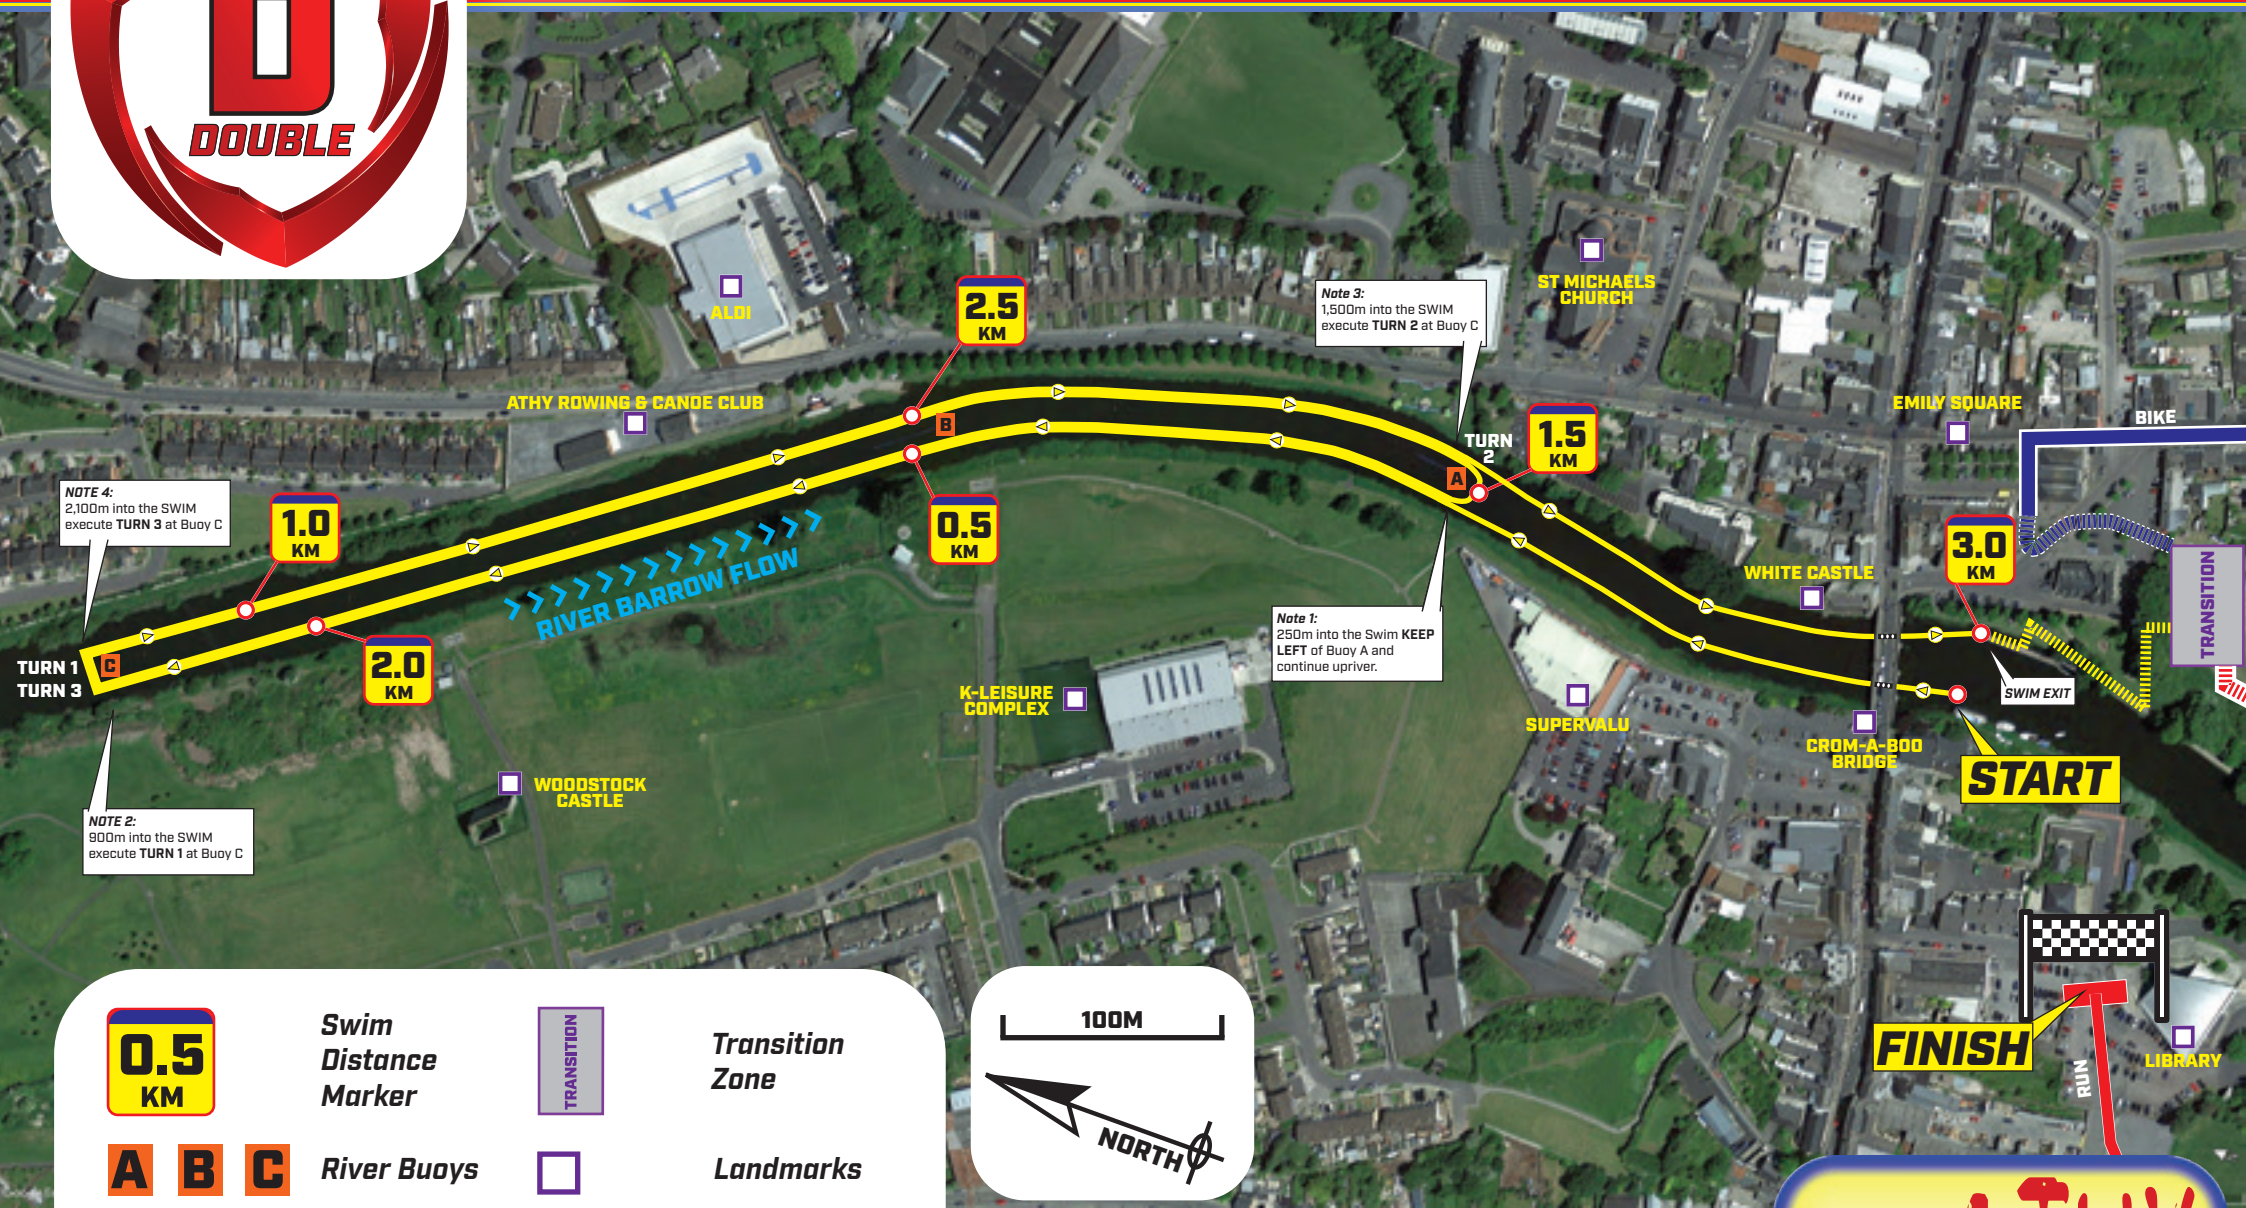

3,000m SWIM MAP

	Swim Distance Marker		Transition Zone
	River Buoys		Landmarks
	Swim Route		T1 IN Route
	Cycle Route		T1 OUT Route
	Run Route		T2 OUT Route

TRIATHY
 FORTITUDINE-VINCIMUS
 1ST JUNE 2019